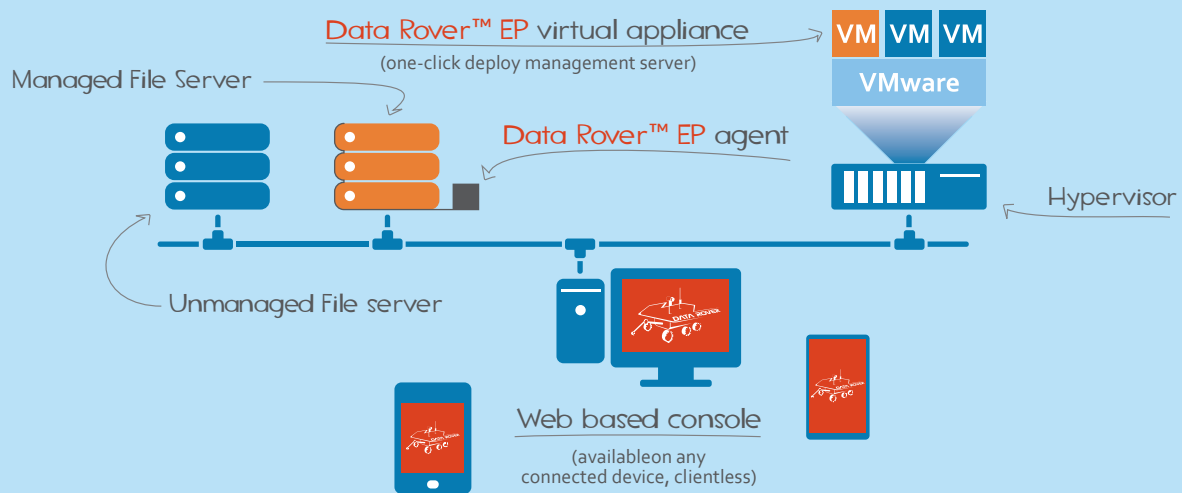

DATA ROVERTM
Effective permissions

DATA ROVER

Data Rover™ Effective Permissions System Requirements

File server minimum requirements

Processor	Recent generation quad-core AMD or Intel processor
Memory	2 GB
Hard Disk free space	10 MB for setup 5 GB free space
Operating System	MS Windows 2003 Server SP1
Software	MS .Net Framework 4.0 complete version WMI access enabled (Windows Firewall configuration)
Service account	Domain/local user with server administrator rights Permissions to establish http(s) connections out of the local machine.

Virtual appliance minimum requirements

Hypervisor	VMware ESX/ESXi 4.1 VMware Workstation 7
vCPU	1x 2 vCore
vMemory	3 GB
Hypervisor Data Store Block Size	2 MB for VMFS 3.x 1 MB for VMFS 5.x

Recommended requirements